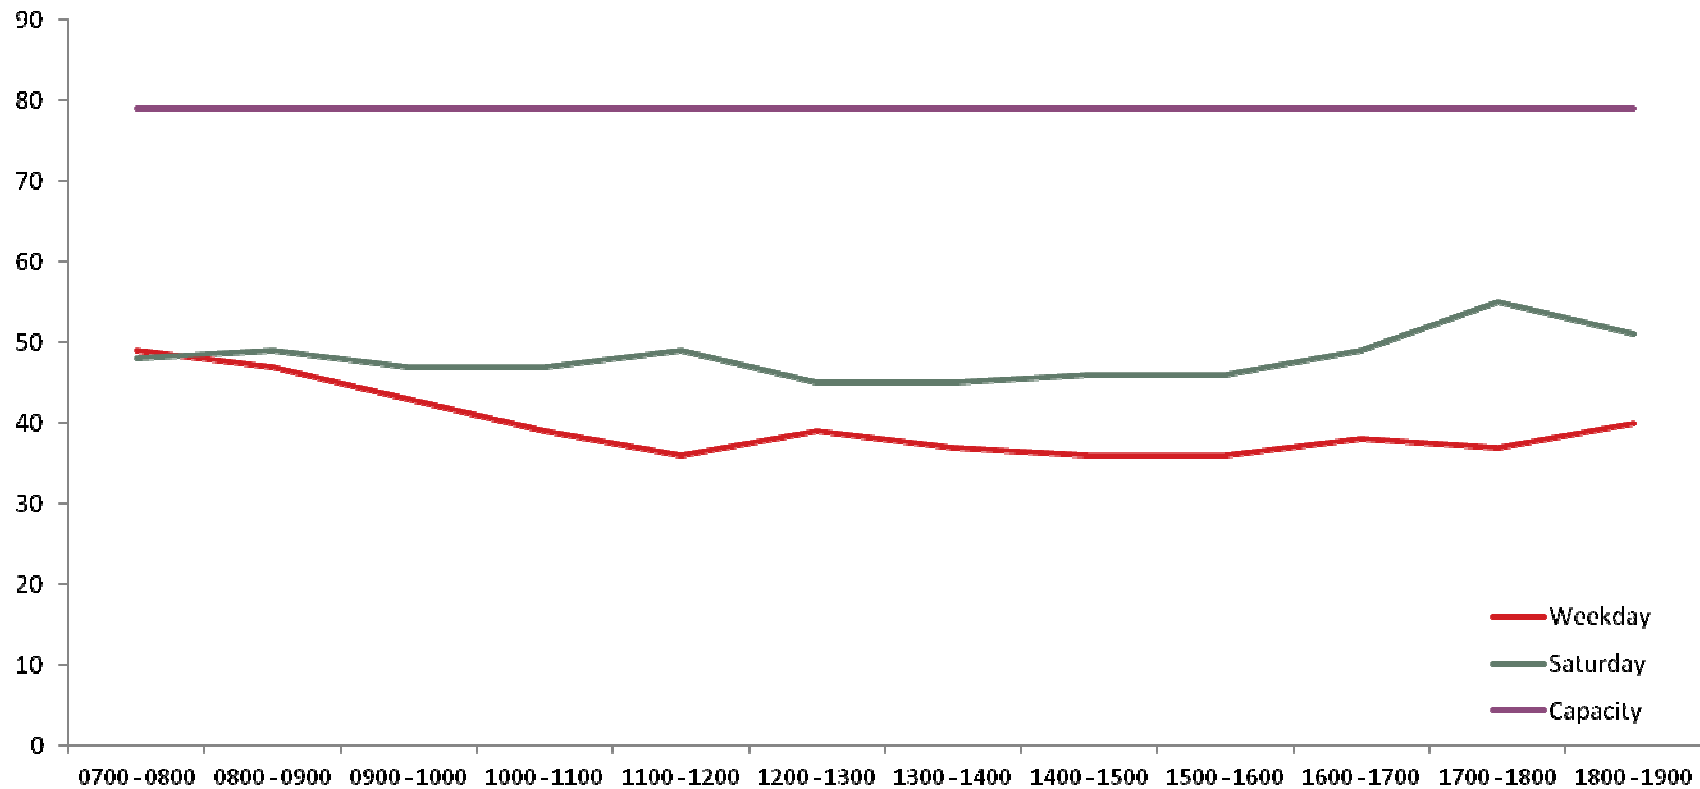

Stafford Road

Stafford Road