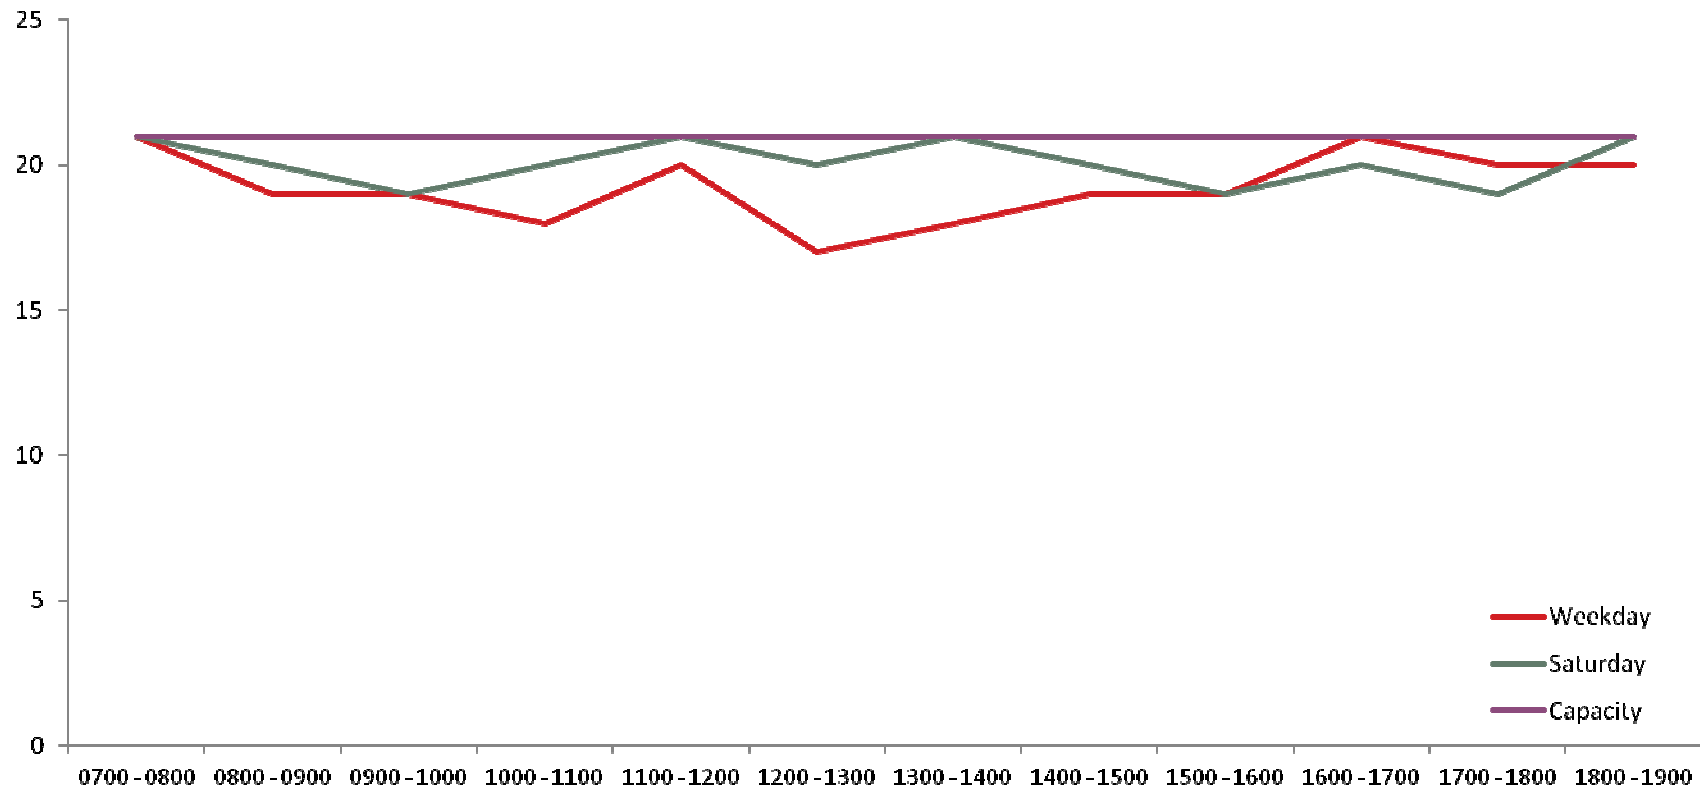

Port Hall Street

Port Hall Street