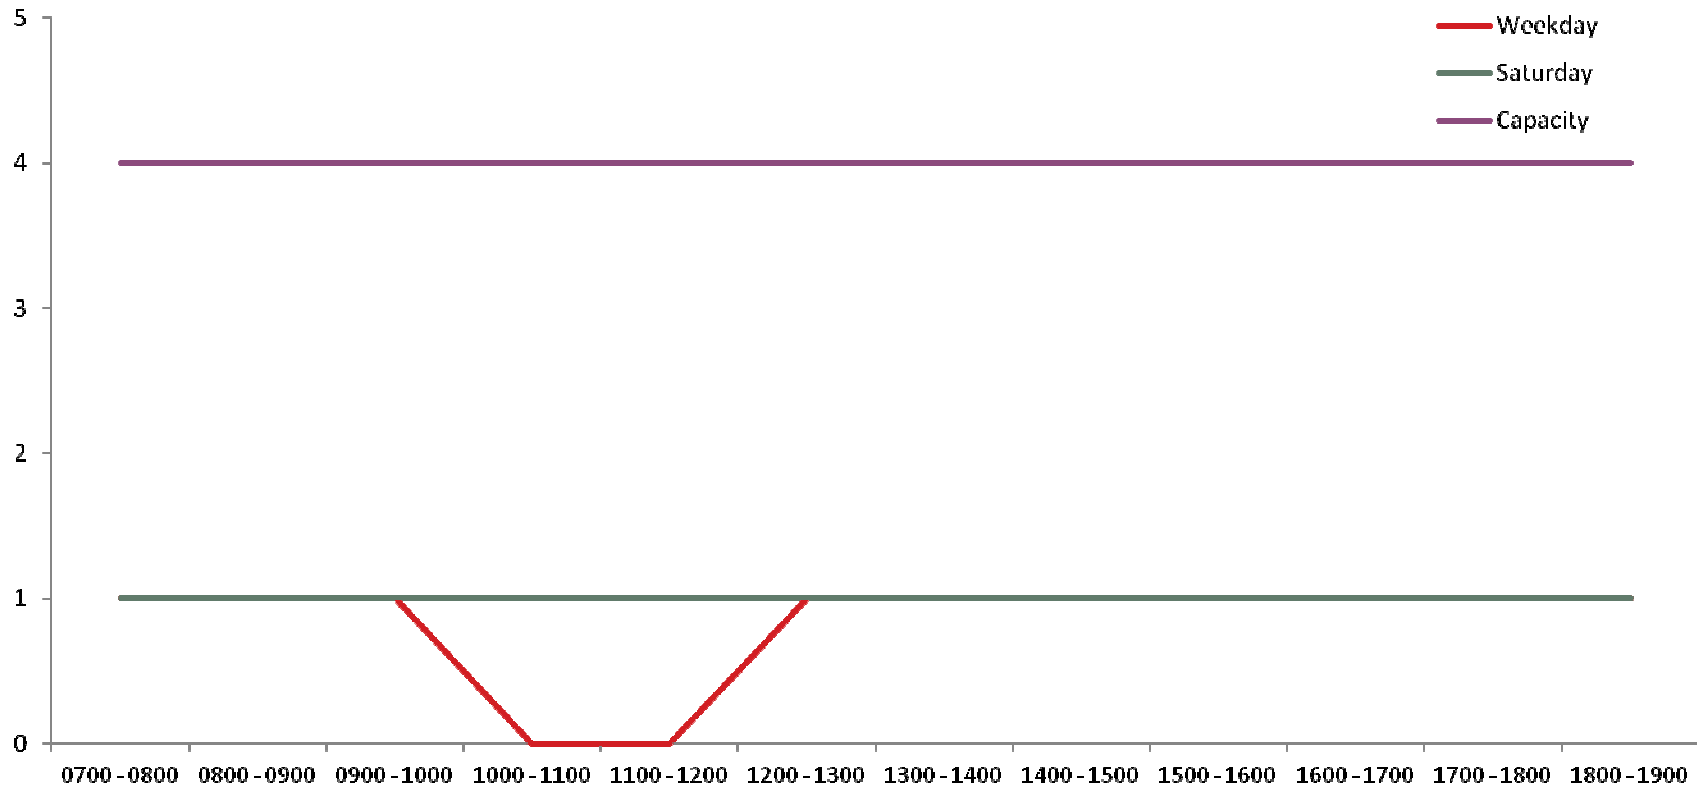

Port Hall Avenue

Port Hall Avenue