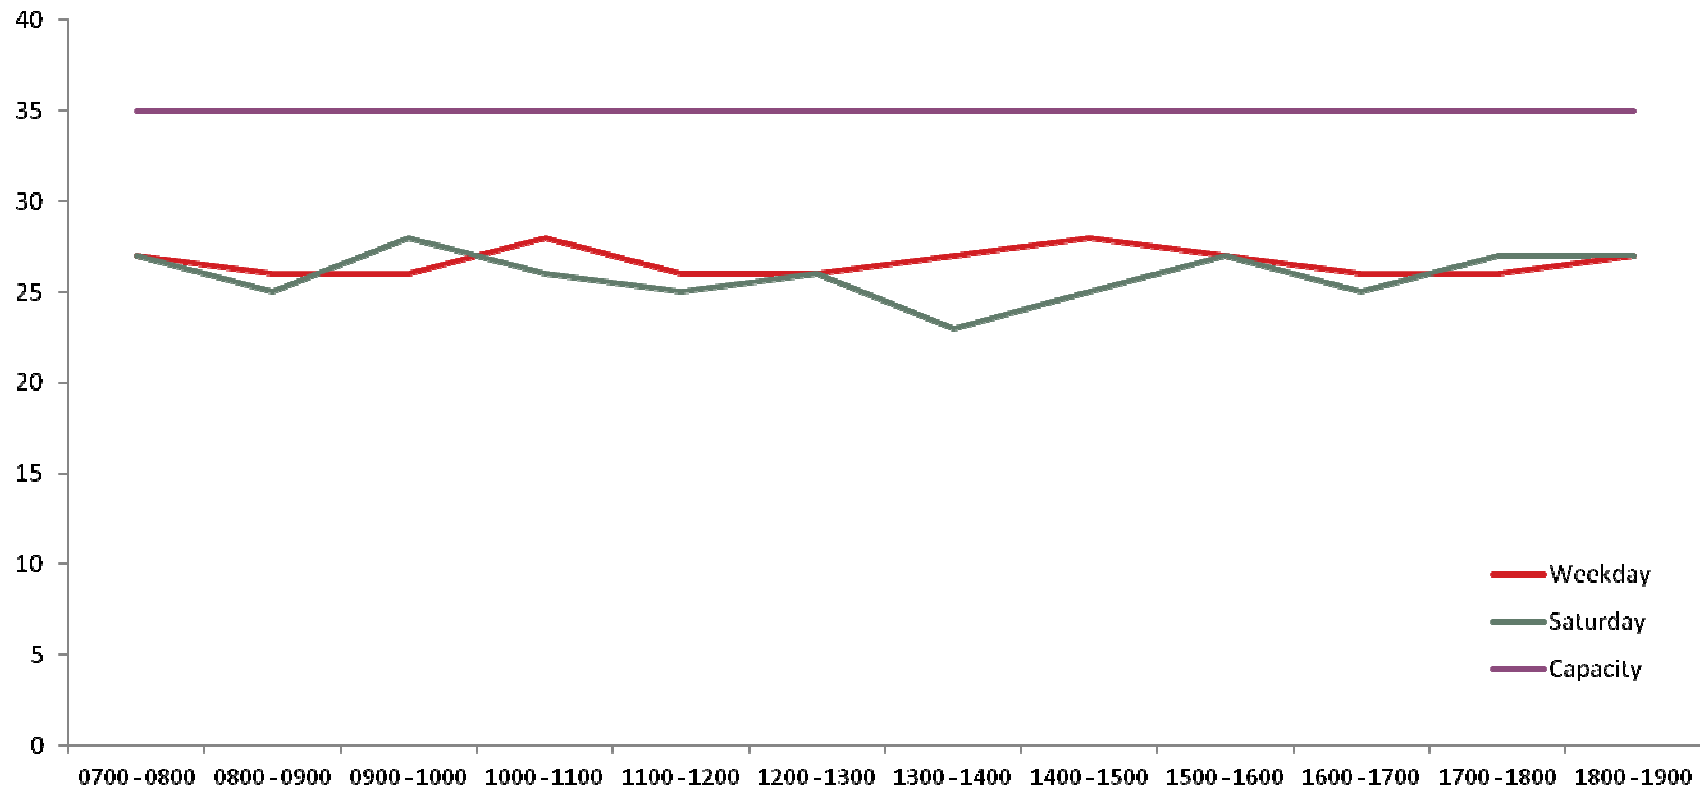

Port Hall Place

Port Hall Place