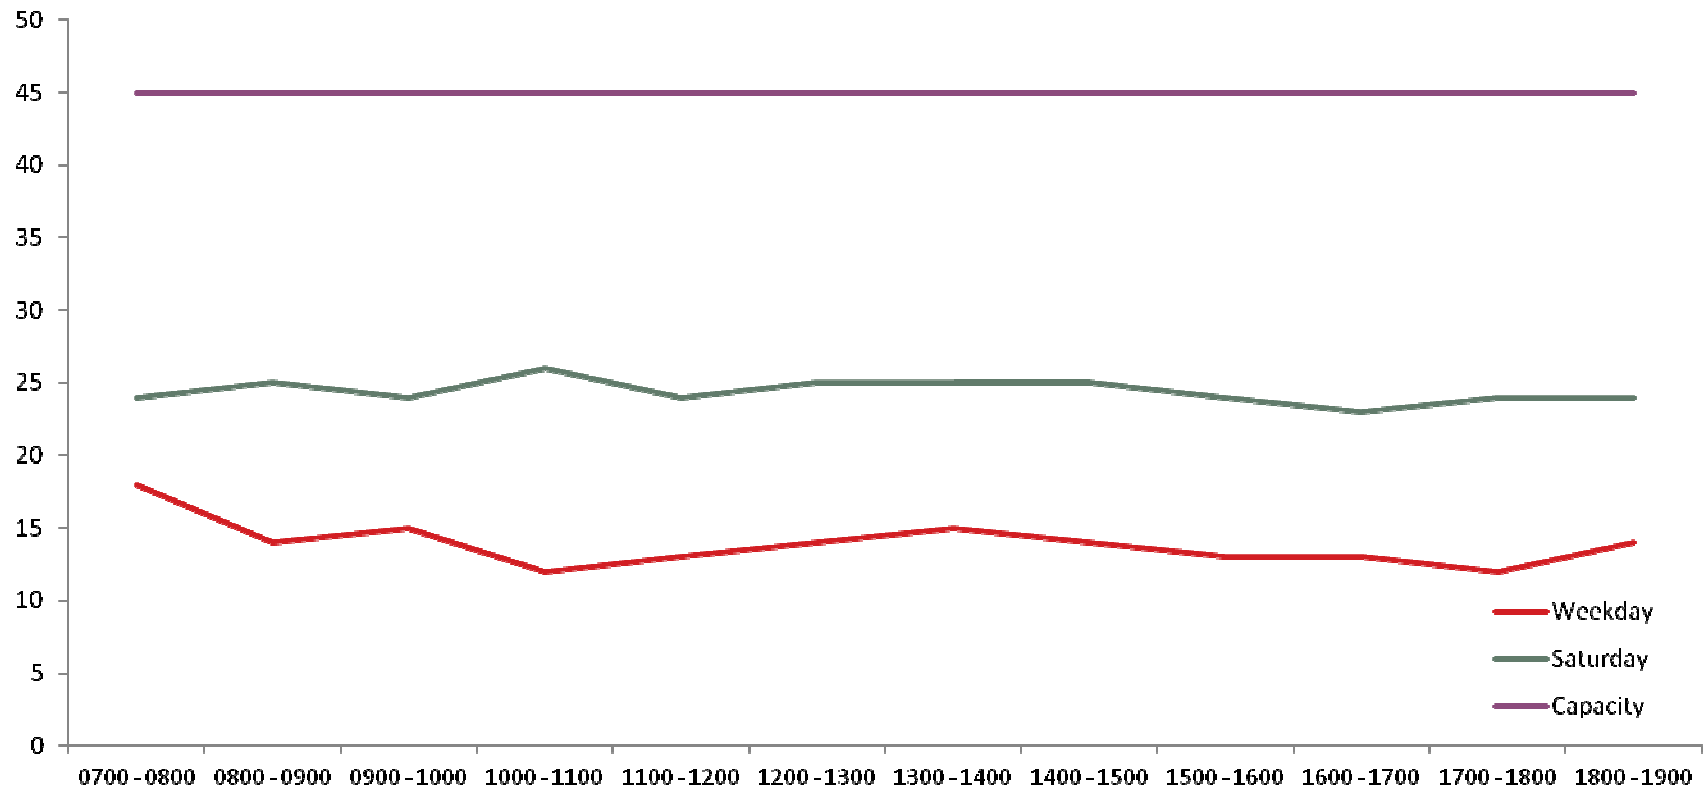

Port Hall Road

Port Hall Road